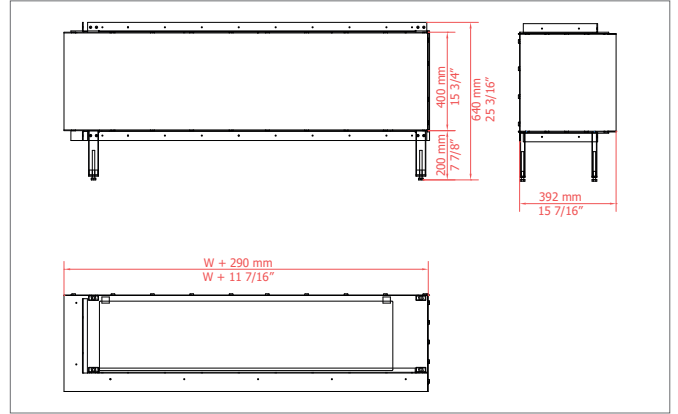

OPTIONAL

	BIOETHANOL				
	FLA 3 IN CASING ONE (W=790 mm) (W= 31 1/8")	FLA 3 IN CASING ONE (W=990 mm) (W= 39")	FLA 3 IN CASING ONE (W=1190 mm) (W= 46 7/8")	FLA 3 IN CASING ONE (W=1490 mm) (W=58 11/16")	FLA 3 IN CASING ONE (W=1990 mm) (W= 78 3/8")
	2.9 - 6.9 kW 10009 - 23426 BTU/h	3.7 - 8.1 kW 12778 - 27686 BTU/h	5.0 - 11.2 kW 17037 - 38334 BTU/h	6.2 - 15 kW 21297 - 51113 BTU/h	7.8 - 21.2 kW 26621 - 72410 BTU/h
	4.5 L [US] 1.19 gal / [UK] 0.99 gal	5.5 L [US] 1.45 gal / [UK] 1.21 gal	8.3 L [US] 1.98 gal / [UK] 1.65 gal	10.0 L [US] 2.64 gal / [UK] 2.20 gal	12.5 L [US] 3.30 gal / [UK] 2.75 gal
	4.0 - 10.0 h	4.0 - 9.5 h	4.0 - 9.5 h	4.0 - 10.0 h	3.5 - 10.0 h
	23.5 kg / 54.5 lbs	27.5 kg / 70.3 lbs	31.5 kg / 82.7 lbs	37.5 kg / 100.3 lbs	47.5 kg / 126.8 lbs
	min. 69 m³ / 2440 ft³	min. 81 m³ / 2860 ft³	min. 113 m³ / 3990 ft³	min. 150 m³ / 5300 ft³	min. 212 m³ / 7490 ft³
	230 V / [US] 115 V				

FRONT

LEFT FRONT / RIGHT FRONT

LEFT FRONT RIGHT

TUNNEL

ROOM DIVIDER LEFT / RIGHT

ISLAND

CASING ONE (FLA 3)

CASING ONE FRONT

CASING ONE LEFT-FRONT / FRONT-RIGHT

CASING ONE LEFT-FRONT-RIGHT

CASING ONE ROOM DIVIDER LEFT / RIGHT

CASING ONE TUNNEL

CASING ONE ROOM ISLAND