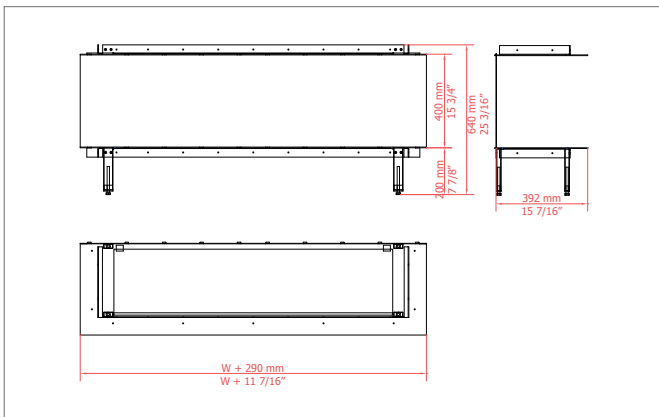

OPTIONAL

	BIOETHANOL				
	FLA 3 IN CASING ONE (W=790 mm) (W= 31 1/8")	FLA 3 IN CASING ONE (W=990 mm) (W= 39")	FLA 3 IN CASING ONE (W=1190 mm) (W= 46 7/8")	FLA 3 IN CASING ONE (W=1490 mm) (W=58 11/16")	FLA 3 IN CASING ONE (W=1990 mm) (W= 78 3/8")
	2.9 - 6.9 kW 10009 - 23426 BTU/h	3.7 - 8.1 kW 12778 - 27686 BTU/h	5.0 - 11.2 kW 17037 - 38334 BTU/h	6.2 - 15 kW 21297 - 51113 BTU/h	7.8 - 21.2 kW 26621 - 72410 BTU/h
	4.5 L [US] 1.19 gal / [UK] 0.99 gal	5.5 L [US] 1.45 gal / [UK] 1.21 gal	8.3 L [US] 1.98 gal / [UK] 1.65 gal	10.0 L [US] 2.64 gal / [UK] 2.20 gal	12.5 L [US] 3.30 gal / [UK] 2.75 gal
	4.0 - 10.0 h	4.0 - 9.5 h	4.0 - 9.5 h	4.0 - 10.0 h	3.5 - 10.0 h
	23.5 kg / 54.5 lbs	27.5 kg / 70.3 lbs	31.5 kg / 82.7 lbs	37.5 kg / 100.3 lbs	47.5 kg / 126.8 lbs
	min. 69 m³ / 2440 ft³	min. 81 m³ / 2860 ft³	min. 113 m³ / 3990 ft³	min. 150 m³ / 5300 ft³	min. 212 m³ / 7490 ft³
	230 V / [US] 115 V				

FRONT

LEFT FRONT / RIGHT FRONT

LEFT FRONT RIGHT

TUNNEL

ROOM DIVIDER LEFT / RIGHT

ISLAND

CASING ONE (FLA 3)

CASING ONE FRONT

CASING ONE LEFT-FRONT / FRONT-RIGHT

CASING ONE LEFT-FRONT-RIGHT

CASING ONE ROOM DIVIDER LEFT / RIGHT

CASING ONE TUNNEL

CASING ONE ROOM ISLAND