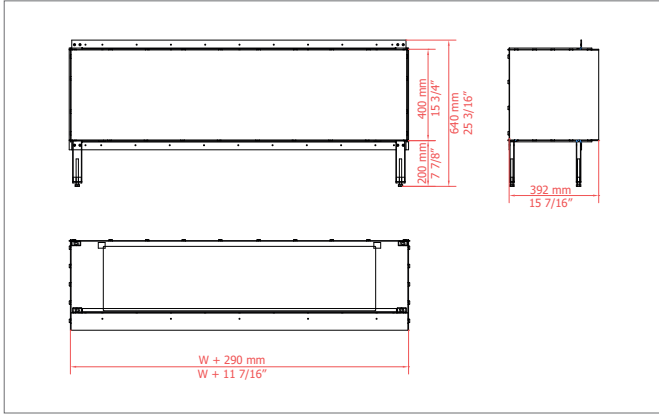

OPTIONAL

	BIOETHANOL				
	FLA 3 IN CASING ONE (W=790 mm) (W= 31 1/8")	FLA 3 IN CASING ONE (W=990 mm) (W= 39")	FLA 3 IN CASING ONE (W=1190 mm) (W= 46 7/8")	FLA 3 IN CASING ONE (W=1490 mm) (W=58 11/16")	FLA 3 IN CASING ONE (W=1990 mm) (W= 78 3/8")
	2.9 - 6.9 kW 10009 - 23426 BTU/h	3.7 - 8.1 kW 12778 - 27686 BTU/h	5.0 - 11.2 kW 17037 - 38334 BTU/h	6.2 - 15 kW 21297 - 51113 BTU/h	7.8 - 21.2 kW 26621 - 72410 BTU/h
	4.5 L [US] 1.19 gal / [UK] 0.99 gal	5.5 L [US] 1.45 gal / [UK] 1.21 gal	8.3 L [US] 1.98 gal / [UK] 1.65 gal	10.0 L [US] 2.64 gal / [UK] 2.20 gal	12.5 L [US] 3.30 gal / [UK] 2.75 gal
	4.0 - 10.0 h	4.0 - 9.5 h	4.0 - 9.5 h	4.0 - 10.0 h	3.5 - 10.0 h
	23.5 kg / 54.5 lbs	27.5 kg / 70.3 lbs	31.5 kg / 82.7 lbs	37.5 kg / 100.3 lbs	47.5 kg / 126.8 lbs
	min. 69 m³ / 2440 ft³	min. 81 m³ / 2860 ft³	min. 113 m³ / 3990 ft³	min. 150 m³ / 5300 ft³	min. 212 m³ / 7490 ft³
	230 V / [US] 115 V				

FRONT

LEFT FRONT / RIGHT FRONT

LEFT FRONT RIGHT

TUNNEL

ROOM DIVIDER LEFT / RIGHT

ISLAND

CASING ONE (FLA 3)

CASING ONE FRONT

CASING ONE LEFT-FRONT / FRONT-RIGHT

CASING ONE LEFT-FRONT-RIGHT

CASING ONE ROOM DIVIDER LEFT / RIGHT

CASING ONE TUNNEL

CASING ONE ROOM ISLAND