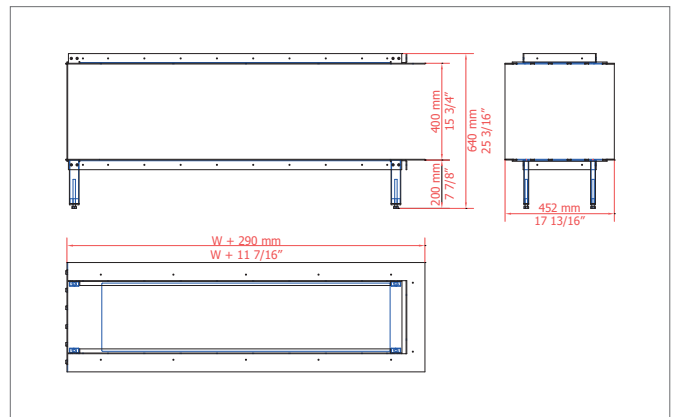

OPTIONAL

	BIOETHANOL				
	FLA 3 IN CASING ONE (W=790 mm) (W= 31 1/8")	FLA 3 IN CASING ONE (W=990 mm) (W= 39")	FLA 3 IN CASING ONE (W=1190 mm) (W= 46 7/8")	FLA 3 IN CASING ONE (W=1490 mm) (W=58 11/16")	FLA 3 IN CASING ONE (W=1990 mm) (W= 78 3/8")
	2.9 - 6.9 kW 10009 - 23426 BTU/h	3.7 - 8.1 kW 12778 - 27686 BTU/h	5.0 - 11.2 kW 17037 - 38334 BTU/h	6.2 - 15 kW 21297 - 51113 BTU/h	7.8 - 21.2 kW 26621 - 72410 BTU/h
	4.5 L [US] 1.19 gal / [UK] 0.99 gal	5.5 L [US] 1.45 gal / [UK] 1.21 gal	8.3 L [US] 1.98 gal / [UK] 1.65 gal	10.0 L [US] 2.64 gal / [UK] 2.20 gal	12.5 L [US] 3.30 gal / [UK] 2.75 gal
	4.0 - 10.0 h	4.0 - 9.5 h	4.0 - 9.5 h	4.0 - 10.0 h	3.5 - 10.0 h
	23.5 kg / 54.5 lbs	27.5 kg / 70.3 lbs	31.5 kg / 82.7 lbs	37.5 kg / 100.3 lbs	47.5 kg / 126.8 lbs
	min. 69 m³ / 2440 ft³	min. 81 m³ / 2860 ft³	min. 113 m³ / 3990 ft³	min. 150 m³ / 5300 ft³	min. 212 m³ / 7490 ft³
	230 V / [US] 115 V				

FRONT

LEFT FRONT / RIGHT FRONT

LEFT FRONT RIGHT

TUNNEL

ROOM DIVIDER LEFT / RIGHT

ISLAND

CASING ONE (FLA 3)

CASING ONE FRONT

CASING ONE LEFT-FRONT / FRONT-RIGHT

CASING ONE LEFT-FRONT-RIGHT

CASING ONE ROOM DIVIDER LEFT / RIGHT

CASING ONE TUNNEL

CASING ONE ROOM ISLAND