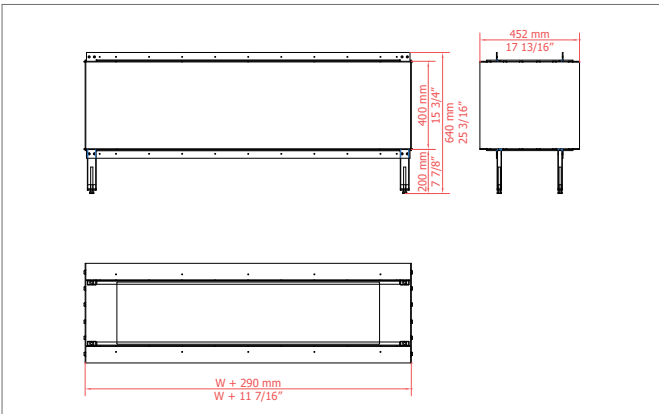

OPTIONAL

	BIOETHANOL				
	FLA 3 IN CASING ONE (W=790 mm) (W= 31 1/8")	FLA 3 IN CASING ONE (W=990 mm) (W= 39")	FLA 3 IN CASING ONE (W=1190 mm) (W= 46 7/8")	FLA 3 IN CASING ONE (W=1490 mm) (W=58 11/16")	FLA 3 IN CASING ONE (W=1990 mm) (W= 78 3/8")
	2.9 - 6.9 kW 10009 - 23426 BTU/h	3.7 - 8.1 kW 12778 - 27686 BTU/h	5.0 - 11.2 kW 17037 - 38334 BTU/h	6.2 - 15 kW 21297 - 51113 BTU/h	7.8 - 21.2 kW 26621 - 72410 BTU/h
	4.5 L [US] 1.19 gal / [UK] 0.99 gal	5.5 L [US] 1.45 gal / [UK] 1.21 gal	8.3 L [US] 1.98 gal / [UK] 1.65 gal	10.0 L [US] 2.64 gal / [UK] 2.20 gal	12.5 L [US] 3.30 gal / [UK] 2.75 gal
	4.0 - 10.0 h	4.0 - 9.5 h	4.0 - 9.5 h	4.0 - 10.0 h	3.5 - 10.0 h
	23.5 kg / 54.5 lbs	27.5 kg / 70.3 lbs	31.5 kg / 82.7 lbs	37.5 kg / 100.3 lbs	47.5 kg / 126.8 lbs
	min. 69 m³ / 2440 ft³	min. 81 m³ / 2860 ft³	min. 113 m³ / 3990 ft³	min. 150 m³ / 5300 ft³	min. 212 m³ / 7490 ft³
	230 V / [US] 115 V				

FRONT

LEFT FRONT / RIGHT FRONT

LEFT FRONT RIGHT

TUNNEL

ROOM DIVIDER LEFT / RIGHT

ISLAND

CASING ONE (FLA 3)

CASING ONE FRONT

CASING ONE LEFT-FRONT / FRONT-RIGHT

CASING ONE LEFT-FRONT-RIGHT

CASING ONE ROOM DIVIDER LEFT / RIGHT

CASING ONE TUNNEL

CASING ONE ROOM ISLAND