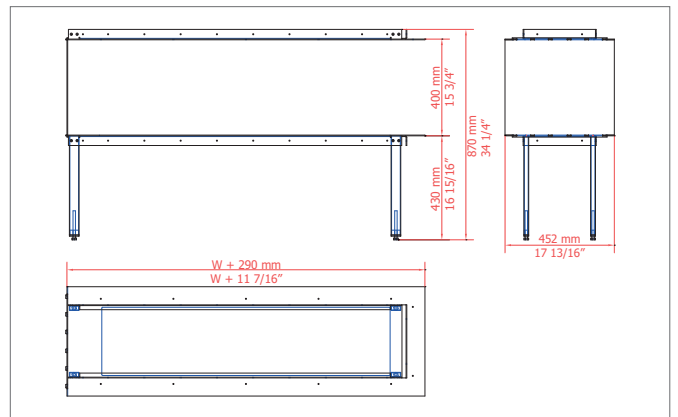

OPTIONAL

	BIOETHANOL				
	FLA 3 XL IN CASING ONE (W=790 mm) (W= 31 1/8")	FLA 3 XL IN CASING ONE (W=990 mm) (W= 39")	FLA 3 XL IN CASING ONE (W=1190 mm) (W= 46 7/8")	FLA 3 XL IN CASING ONE (W=1490 mm) (W=58 11/16")	FLA 3 XL IN CASING ONE (W=1990 mm) (W= 78 3/8")
	2.9 - 6.9 kW 10009 - 23426 BTU/h	3.7 - 8.1 kW 12778 - 27686 BTU/h	5.0 - 11.2 kW 17037 - 38334 BTU/h	6.2 - 15 kW 21297 - 51113 BTU/h	7.8 - 21.2 kW 26621 - 72410 BTU/h
	15.5 L [US] 4.09 gal / [UK] 3.41 gal	24.0 L [US] 6.34 gal / [UK] 5.28 gal	24.0 L [US] 6.34 gal / [UK] 5.28 gal	24.0 L [US] 6.34 gal / [UK] 5.28 gal	24.0 L [US] 6.34 gal / [UK] 5.28 gal
	14.0 - 33.0 h	18.5 - 40.0 h	13.0 - 30.0 h	10.0 - 24.0 h	7.0 - 19.0 h
	23.5 kg / 54.5 lbs	27.5 kg / 70.3 lbs	31.5 kg / 82.7 lbs	37.5 kg / 100.3 lbs	47.5 kg / 126.8 lbs
	min. 69 m³ / 2440 ft³	min. 81 m³ / 2860 ft³	min. 113 m³ / 3990 ft³	min. 150 m³ / 5300 ft³	min. 212 m³ / 7490 ft³
	230 V / [US] 115 V				

FRONT

LEFT FRONT / RIGHT FRONT

LEFT FRONT RIGHT

TUNNEL

ROOM DIVIDER LEFT / RIGHT

ISLAND

CASING ONE (FLA 3 XL)

CASING ONE FRONT

CASING ONE LEFT-FRONT / FRONT-RIGHT

CASING ONE LEFT-FRONT-RIGHT

CASING ONE ROOM DIVIDER LEFT / RIGHT

CASING ONE TUNNEL

CASING ONE ROOM ISLAND