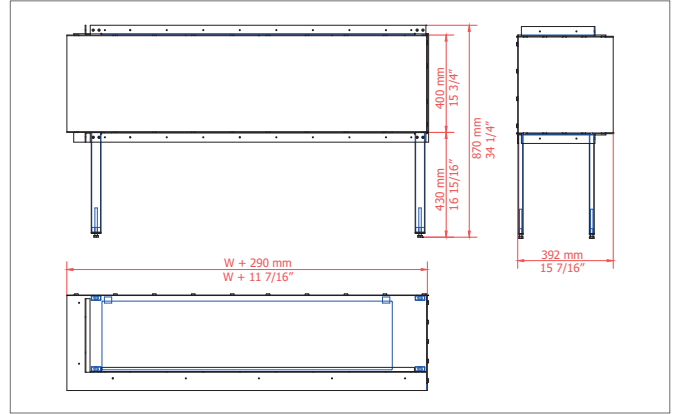

OPTIONAL

	BIOETHANOL				
	FLA 3 XL IN CASING ONE (W=790 mm) (W= 31 1/8")	FLA 3 XL IN CASING ONE (W=990 mm) (W= 39")	FLA 3 XL IN CASING ONE (W=1190 mm) (W= 46 7/8")	FLA 3 XL IN CASING ONE (W=1490 mm) (W=58 11/16")	FLA 3 XL IN CASING ONE (W=1990 mm) (W= 78 3/8")
	2.9 - 6.9 kW 10009 - 23426 BTU/h	3.7 - 8.1 kW 12778 - 27686 BTU/h	5.0 - 11.2 kW 17037 - 38334 BTU/h	6.2 - 15 kW 21297 - 51113 BTU/h	7.8 - 21.2 kW 26621 - 72410 BTU/h
	15.5 L [US] 4.09 gal / [UK] 3.41 gal	24.0 L [US] 6.34 gal / [UK] 5.28 gal	24.0 L [US] 6.34 gal / [UK] 5.28 gal	24.0 L [US] 6.34 gal / [UK] 5.28 gal	24.0 L [US] 6.34 gal / [UK] 5.28 gal
	14.0 - 33.0 h	18.5 - 40.0 h	13.0 - 30.0 h	10.0 - 24.0 h	7.0 - 19.0 h
	23.5 kg / 54.5 lbs	27.5 kg / 70.3 lbs	31.5 kg / 82.7 lbs	37.5 kg / 100.3 lbs	47.5 kg / 126.8 lbs
	min. 69 m³ / 2440 ft³	min. 81 m³ / 2860 ft³	min. 113 m³ / 3990 ft³	min. 150 m³ / 5300 ft³	min. 212 m³ / 7490 ft³
	230 V / [US] 115 V				

FRONT

LEFT FRONT / RIGHT FRONT

LEFT FRONT RIGHT

TUNNEL

ROOM DIVIDER LEFT / RIGHT

ISLAND

CASING ONE (FLA 3 XL)

CASING ONE FRONT

CASING ONE LEFT-FRONT / FRONT-RIGHT

CASING ONE LEFT-FRONT-RIGHT

CASING ONE ROOM DIVIDER LEFT / RIGHT

CASING ONE TUNNEL

CASING ONE ROOM ISLAND