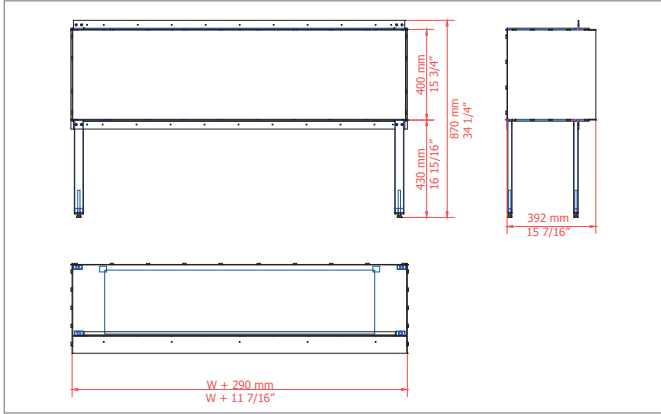

OPTIONAL

	BIOETHANOL				
	FLA 3 XL IN CASING ONE (W=790 mm) (W= 31 1/8")	FLA 3 XL IN CASING ONE (W=990 mm) (W= 39")	FLA 3 XL IN CASING ONE (W=1190 mm) (W= 46 7/8")	FLA 3 XL IN CASING ONE (W=1490 mm) (W=58 11/16")	FLA 3 XL IN CASING ONE (W=1990 mm) (W= 78 3/8")
	2.9 - 6.9 kW 10009 - 23426 BTU/h	3.7 - 8.1 kW 12778 - 27686 BTU/h	5.0 - 11.2 kW 17037 - 38334 BTU/h	6.2 - 15 kW 21297 - 51113 BTU/h	7.8 - 21.2 kW 26621 - 72410 BTU/h
	15.5 L [US] 4.09 gal / [UK] 3.41 gal	24.0 L [US] 6.34 gal / [UK] 5.28 gal	24.0 L [US] 6.34 gal / [UK] 5.28 gal	24.0 L [US] 6.34 gal / [UK] 5.28 gal	24.0 L [US] 6.34 gal / [UK] 5.28 gal
	14.0 - 33.0 h	18.5 - 40.0 h	13.0 - 30.0 h	10.0 - 24.0 h	7.0 - 19.0 h
	23.5 kg / 54.5 lbs	27.5 kg / 70.3 lbs	31.5 kg / 82.7 lbs	37.5 kg / 100.3 lbs	47.5 kg / 126.8 lbs
	min. 69 m³ / 2440 ft³	min. 81 m³ / 2860 ft³	min. 113 m³ / 3990 ft³	min. 150 m³ / 5300 ft³	min. 212 m³ / 7490 ft³
	230 V / [US] 115 V				

FRONT

LEFT FRONT / RIGHT FRONT

LEFT FRONT RIGHT

TUNNEL

ROOM DIVIDER LEFT / RIGHT

ISLAND

CASING ONE (FLA 3 XL)

CASING ONE FRONT

CASING ONE LEFT-FRONT / FRONT-RIGHT

CASING ONE LEFT-FRONT-RIGHT

CASING ONE ROOM DIVIDER LEFT / RIGHT

CASING ONE TUNNEL

CASING ONE ROOM ISLAND