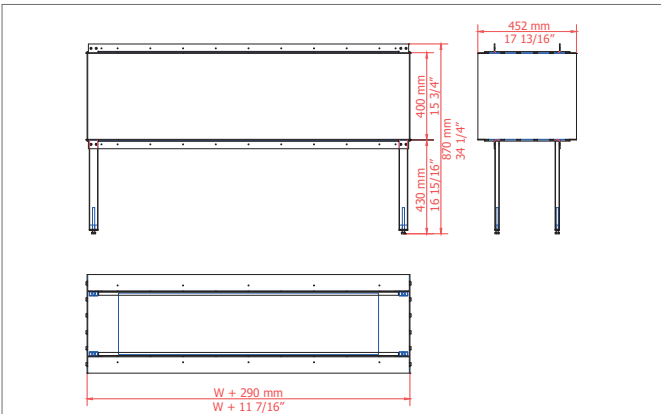

OPTIONAL

	BIOETHANOL				
	FLA 3 XL IN CASING ONE (W=790 mm) (W= 31 1/8")	FLA 3 XL IN CASING ONE (W=990 mm) (W= 39")	FLA 3 XL IN CASING ONE (W=1190 mm) (W= 46 7/8")	FLA 3 XL IN CASING ONE (W=1490 mm) (W=58 11/16")	FLA 3 XL IN CASING ONE (W=1990 mm) (W= 78 3/8")
	2.9 - 6.9 kW 10009 - 23426 BTU/h	3.7 - 8.1 kW 12778 - 27686 BTU/h	5.0 - 11.2 kW 17037 - 38334 BTU/h	6.2 - 15 kW 21297 - 51113 BTU/h	7.8 - 21.2 kW 26621 - 72410 BTU/h
	15.5 L [US] 4.09 gal / [UK] 3.41 gal	24.0 L [US] 6.34 gal / [UK] 5.28 gal	24.0 L [US] 6.34 gal / [UK] 5.28 gal	24.0 L [US] 6.34 gal / [UK] 5.28 gal	24.0 L [US] 6.34 gal / [UK] 5.28 gal
	14.0 - 33.0 h	18.5 - 40.0 h	13.0 - 30.0 h	10.0 - 24.0 h	7.0 - 19.0 h
	23.5 kg / 54.5 lbs	27.5 kg / 70.3 lbs	31.5 kg / 82.7 lbs	37.5 kg / 100.3 lbs	47.5 kg / 126.8 lbs
	min. 69 m³ / 2440 ft³	min. 81 m³ / 2860 ft³	min. 113 m³ / 3990 ft³	min. 150 m³ / 5300 ft³	min. 212 m³ / 7490 ft³
	230 V / [US] 115 V				

FRONT

LEFT FRONT / RIGHT FRONT

LEFT FRONT RIGHT

TUNNEL

ROOM DIVIDER LEFT / RIGHT

ISLAND

CASING ONE (FLA 3 XL)

CASING ONE FRONT

CASING ONE LEFT-FRONT / FRONT-RIGHT

CASING ONE LEFT-FRONT-RIGHT

CASING ONE ROOM DIVIDER LEFT / RIGHT

CASING ONE TUNNEL

CASING ONE ROOM ISLAND