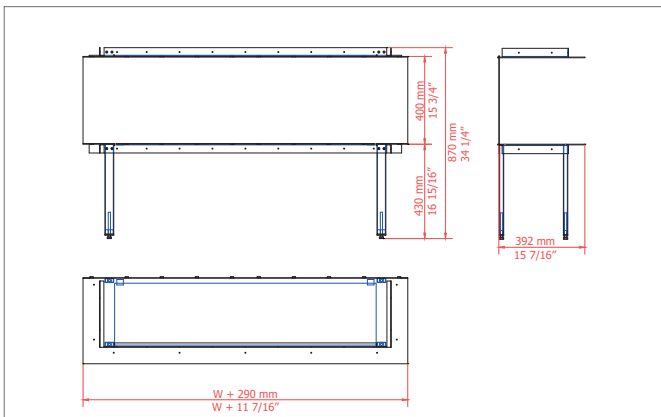

OPTIONAL

	BIOETHANOL				
	FLA 3 XL IN CASING ONE (W=790 mm) (W= 31 1/8")	FLA 3 XL IN CASING ONE (W=990 mm) (W= 39")	FLA 3 XL IN CASING ONE (W=1190 mm) (W= 46 7/8")	FLA 3 XL IN CASING ONE (W=1490 mm) (W=58 11/16")	FLA 3 XL IN CASING ONE (W=1990 mm) (W= 78 3/8")
	2.9 - 6.9 kW 10009 - 23426 BTU/h	3.7 - 8.1 kW 12778 - 27686 BTU/h	5.0 - 11.2 kW 17037 - 38334 BTU/h	6.2 - 15 kW 21297 - 51113 BTU/h	7.8 - 21.2 kW 26621 - 72410 BTU/h
	15.5 L [US] 4.09 gal / [UK] 3.41 gal	24.0 L [US] 6.34 gal / [UK] 5.28 gal	24.0 L [US] 6.34 gal / [UK] 5.28 gal	24.0 L [US] 6.34 gal / [UK] 5.28 gal	24.0 L [US] 6.34 gal / [UK] 5.28 gal
	14.0 - 33.0 h	18.5 - 40.0 h	13.0 - 30.0 h	10.0 - 24.0 h	7.0 - 19.0 h
	23.5 kg / 54.5 lbs	27.5 kg / 70.3 lbs	31.5 kg / 82.7 lbs	37.5 kg / 100.3 lbs	47.5 kg / 126.8 lbs
	min. 69 m³ / 2440 ft³	min. 81 m³ / 2860 ft³	min. 113 m³ / 3990 ft³	min. 150 m³ / 5300 ft³	min. 212 m³ / 7490 ft³
	230 V / [US] 115 V				

FRONT

LEFT FRONT / RIGHT FRONT

LEFT FRONT RIGHT

TUNNEL

ROOM DIVIDER LEFT / RIGHT

ISLAND

CASING ONE (FLA 3 XL)

CASING ONE FRONT

CASING ONE LEFT-FRONT / FRONT-RIGHT

CASING ONE LEFT-FRONT-RIGHT

CASING ONE ROOM DIVIDER LEFT / RIGHT

CASING ONE TUNNEL

CASING ONE ROOM ISLAND