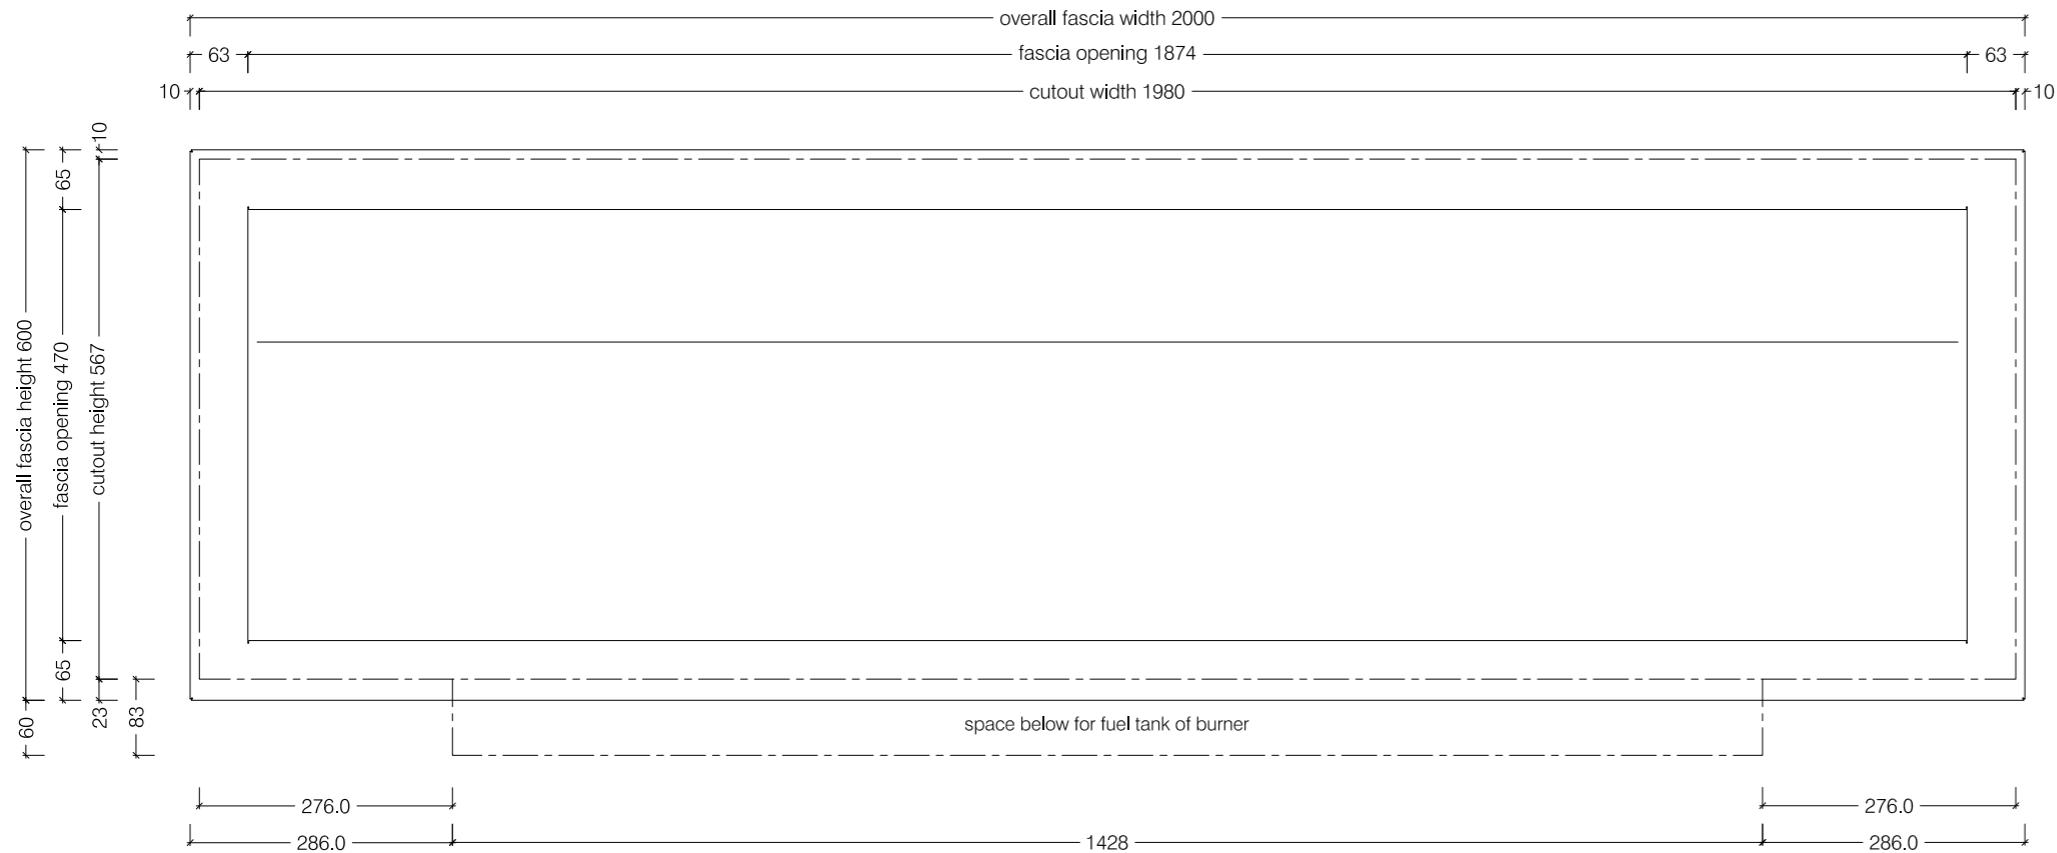

Top View

Front View

Side View

2000 Slimline Firebox for 1400 Slimline Burner