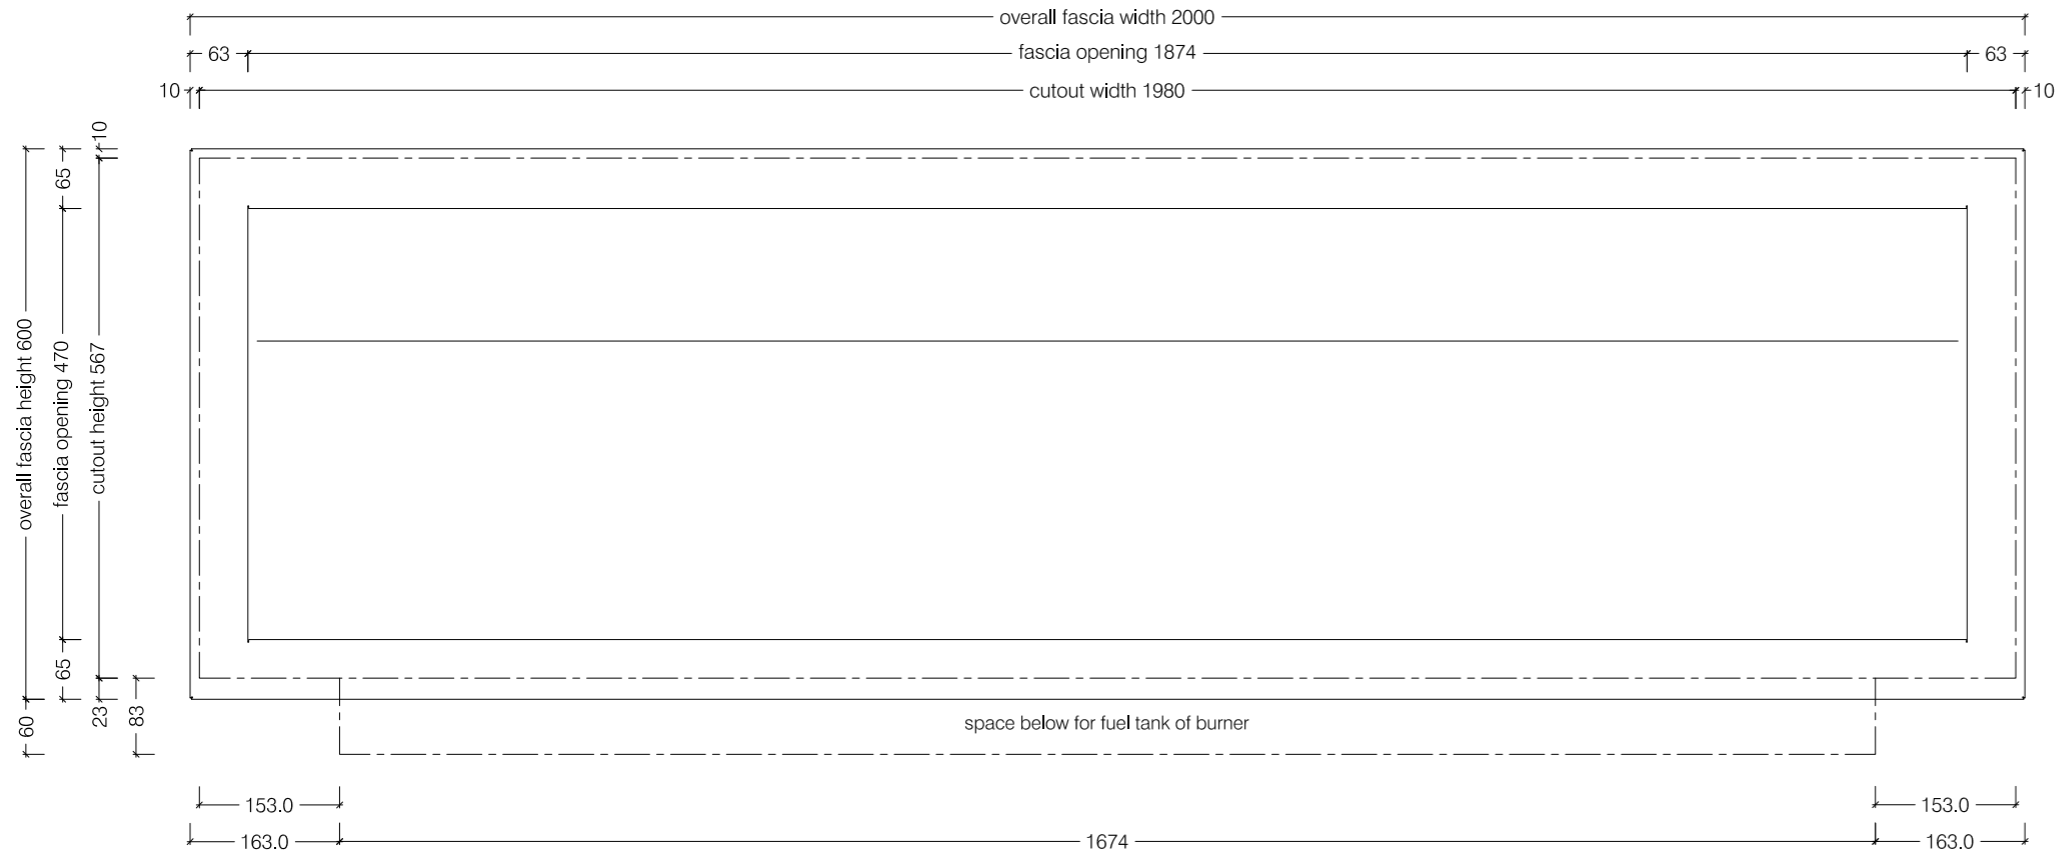

Top View

Front View

Side View

## 2000 Slimline Firebox for 2 x 800 Slimline Burners