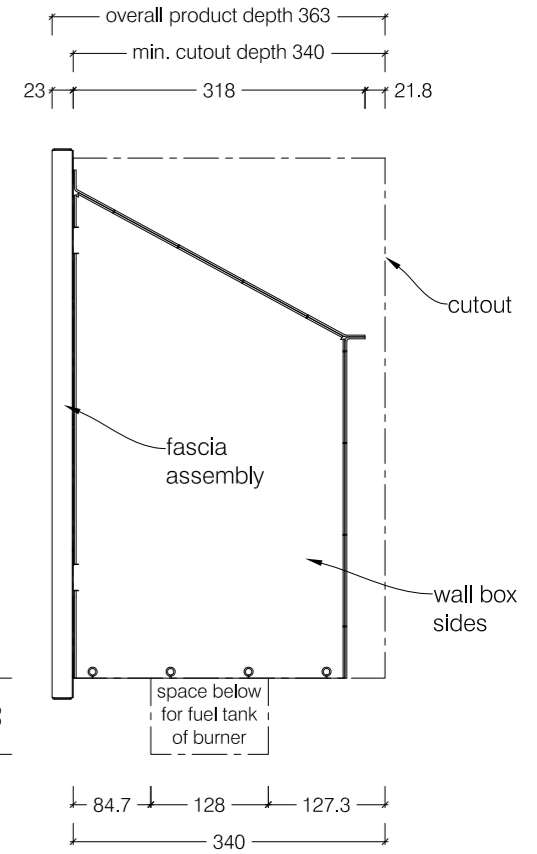

Top View

Front View

Side View

## 2000 Slimline Firebox for 2 x 800 Slimline Burners