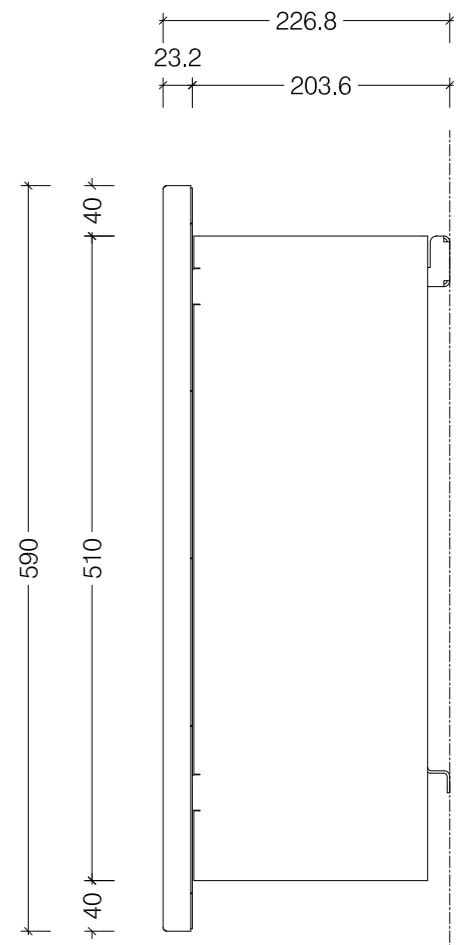

Top View

Front View

Side View

New Frame 1450 - For Slimline Burner 1100