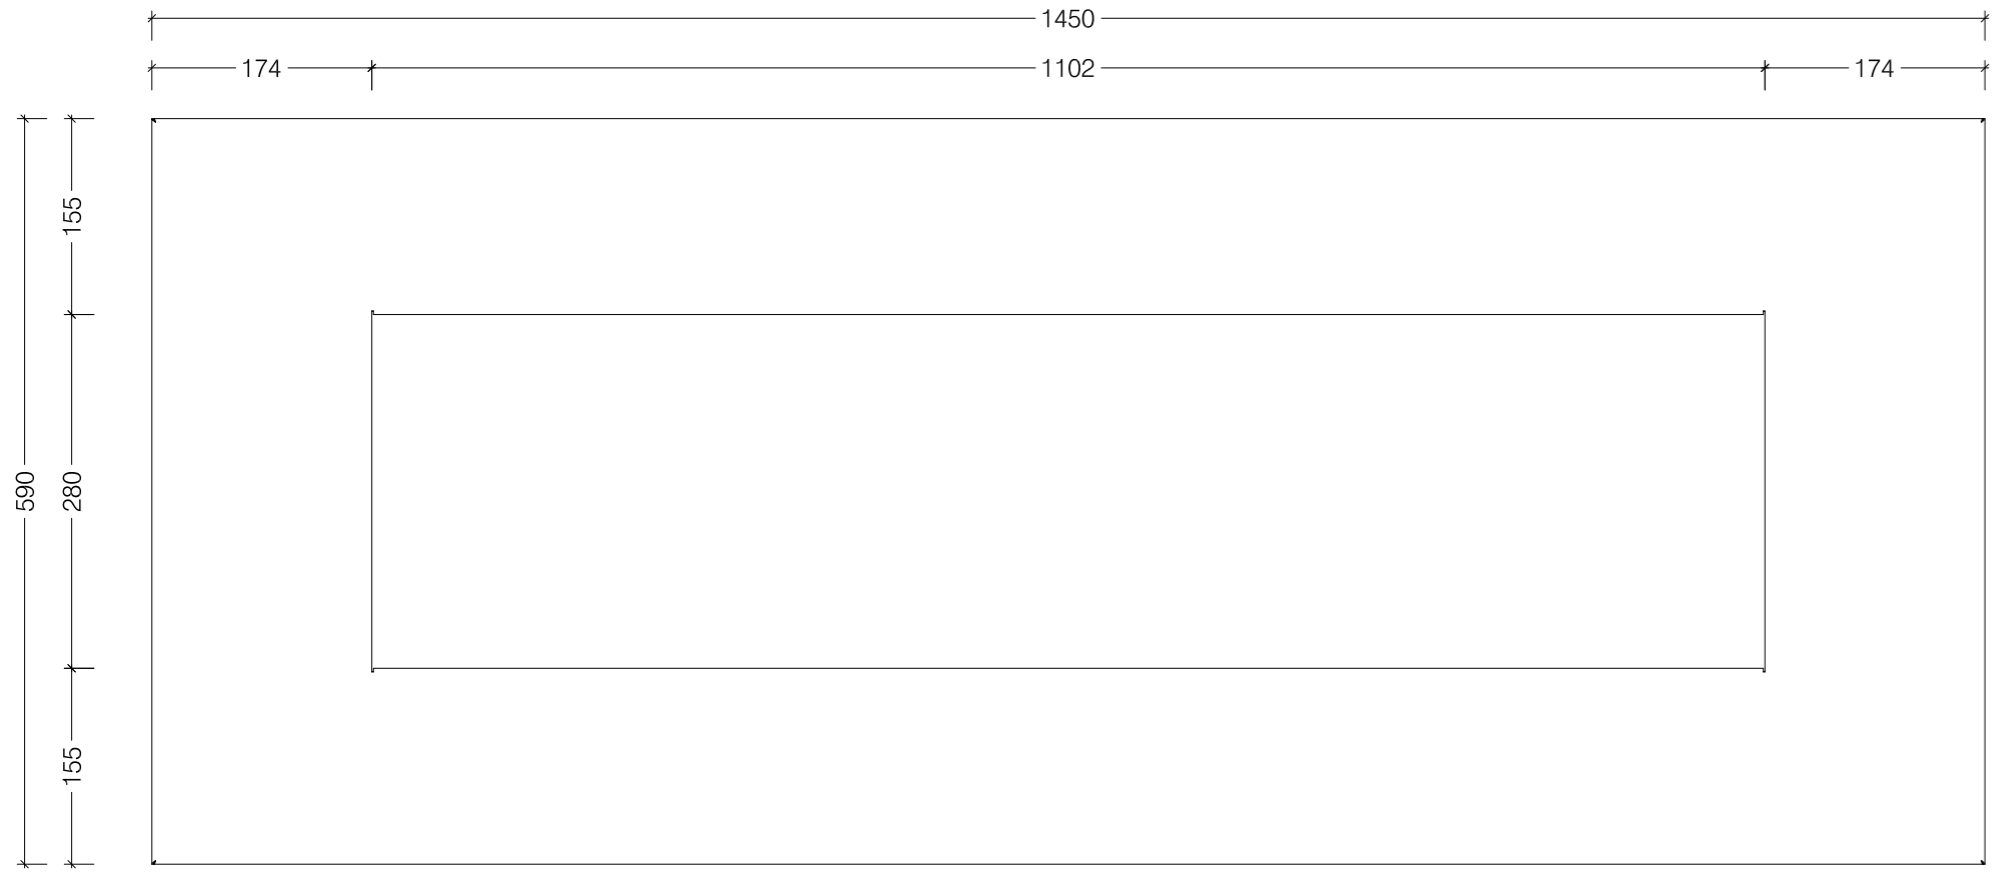

Top View

Front View

Side View

New Frame 1450 - For Slimline Burner 1100