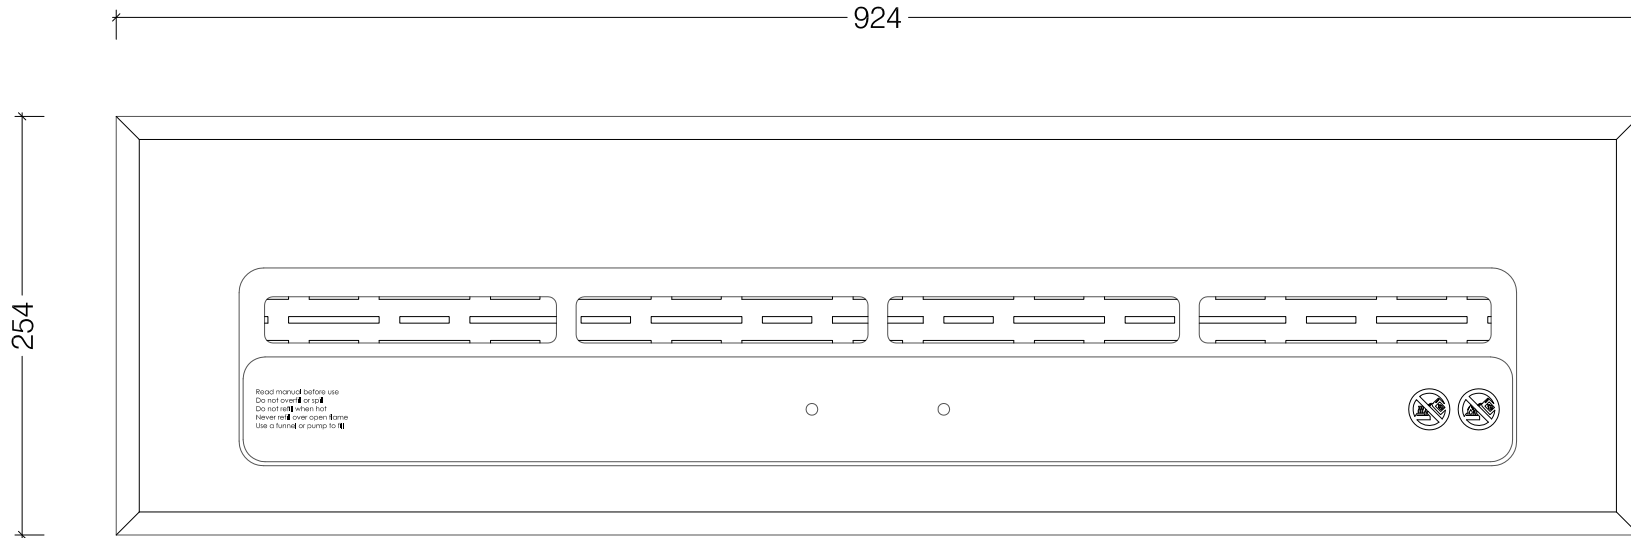

ICON FIRES

Cutout Size:
895 x 230 x 105 mm
L x W x H

Top View

Front View

Side View

Grand XL Biofuel Burner