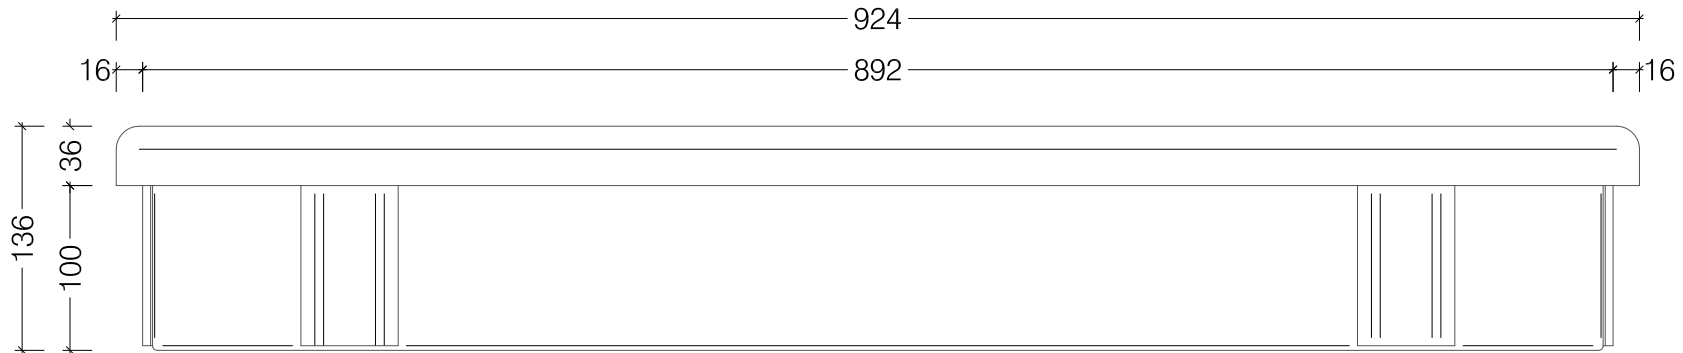

ICON FIRES

Cutout Size:
895 x 230 x 105 mm
L x W x H

Top View

Front View

Side View

Grand XL Biofuel Burner