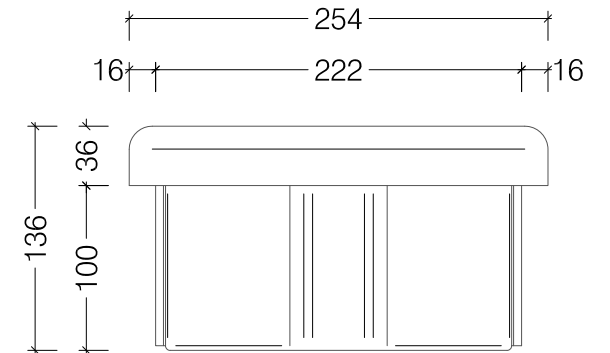

ICON FIRES

Cutout Size:
895 x 230 x 105 mm
L x W x H

Top View

Front View

Side View

Grand XL Biofuel Burner