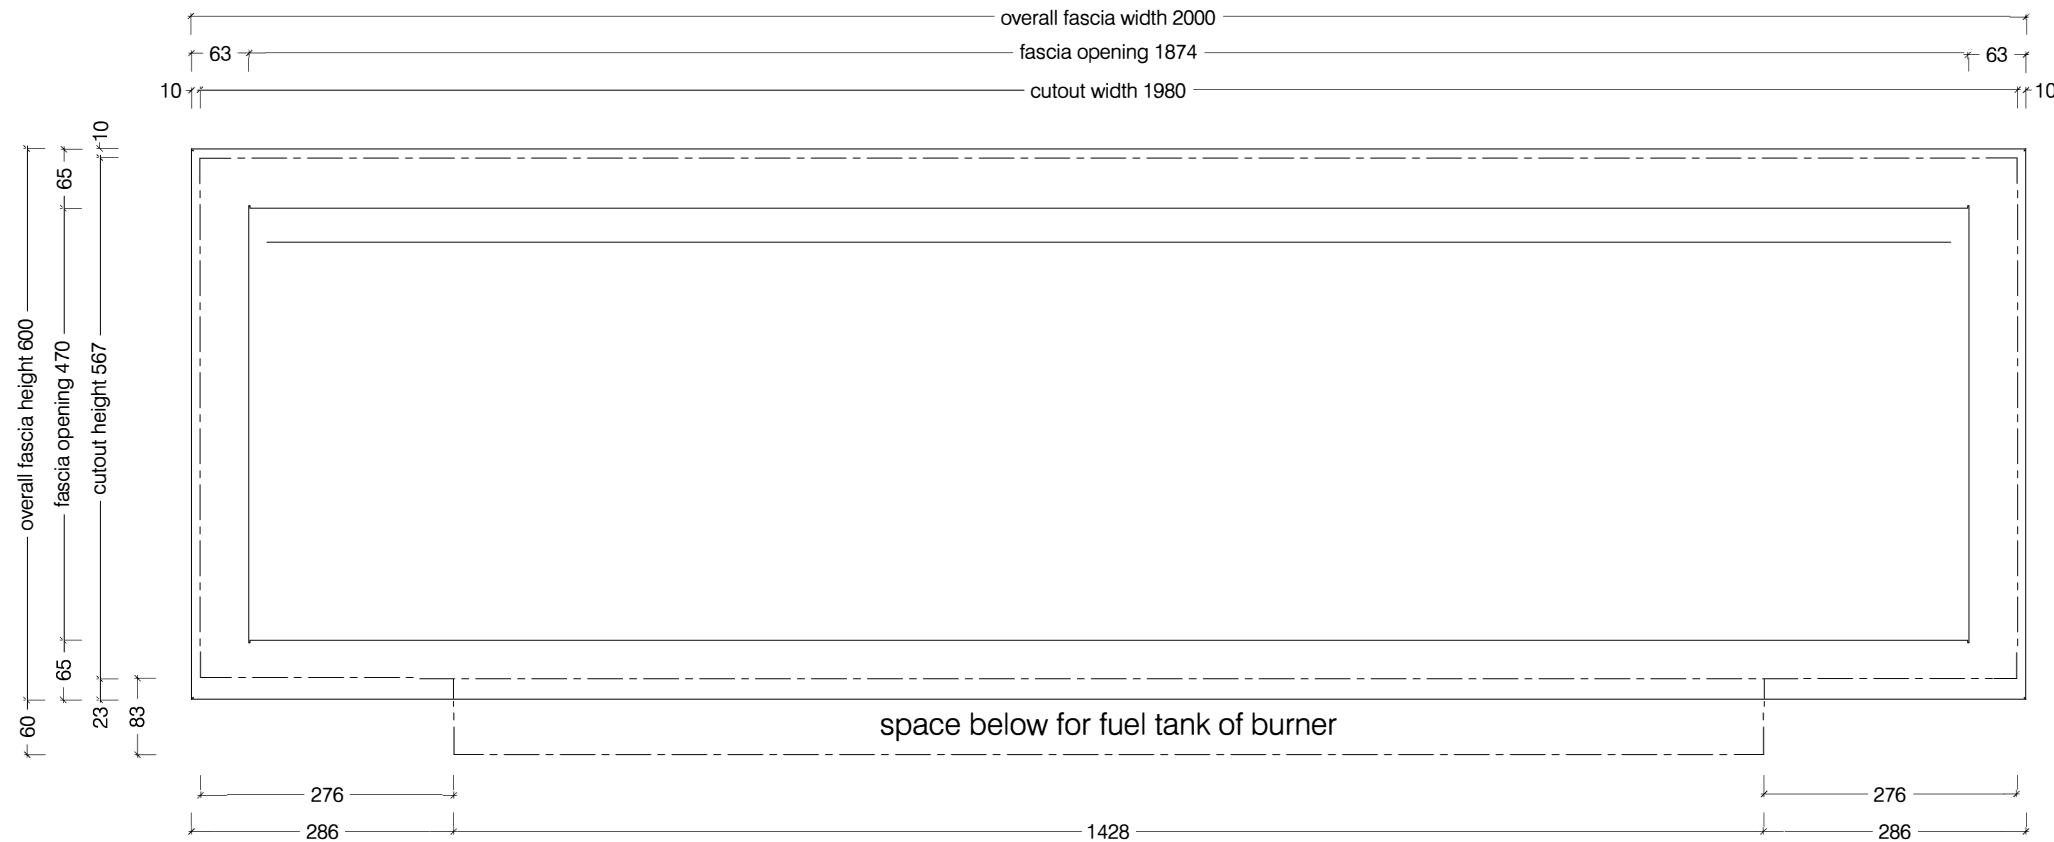

Top View

Front View

Side View

2000 Double Sided Firebox for 1400 Slimline Burner