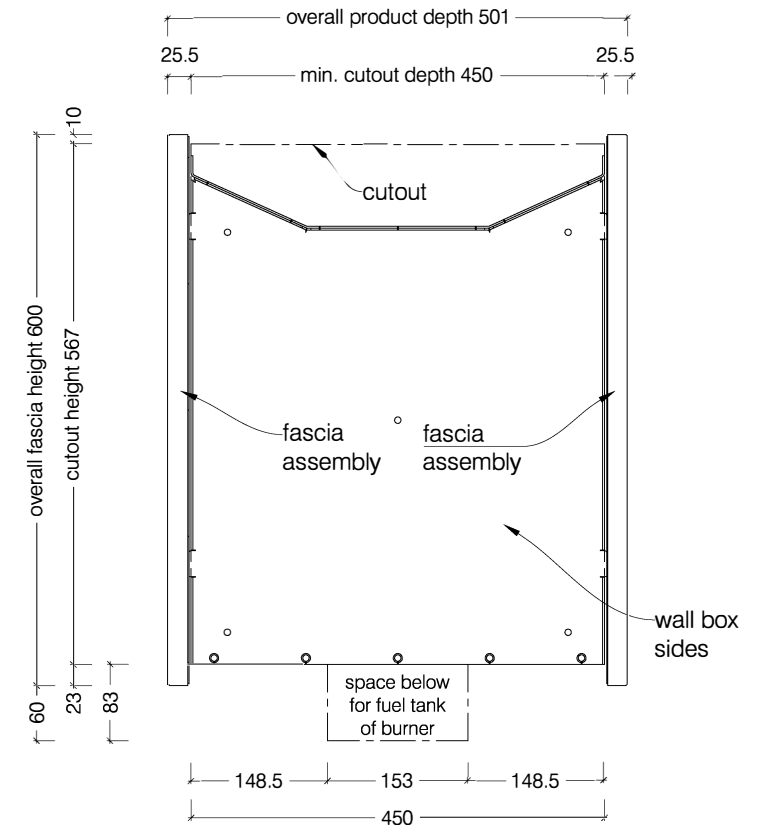

Top View

Front View

Side View

2000 Double Sided Firebox for 1400 Slimline Burner