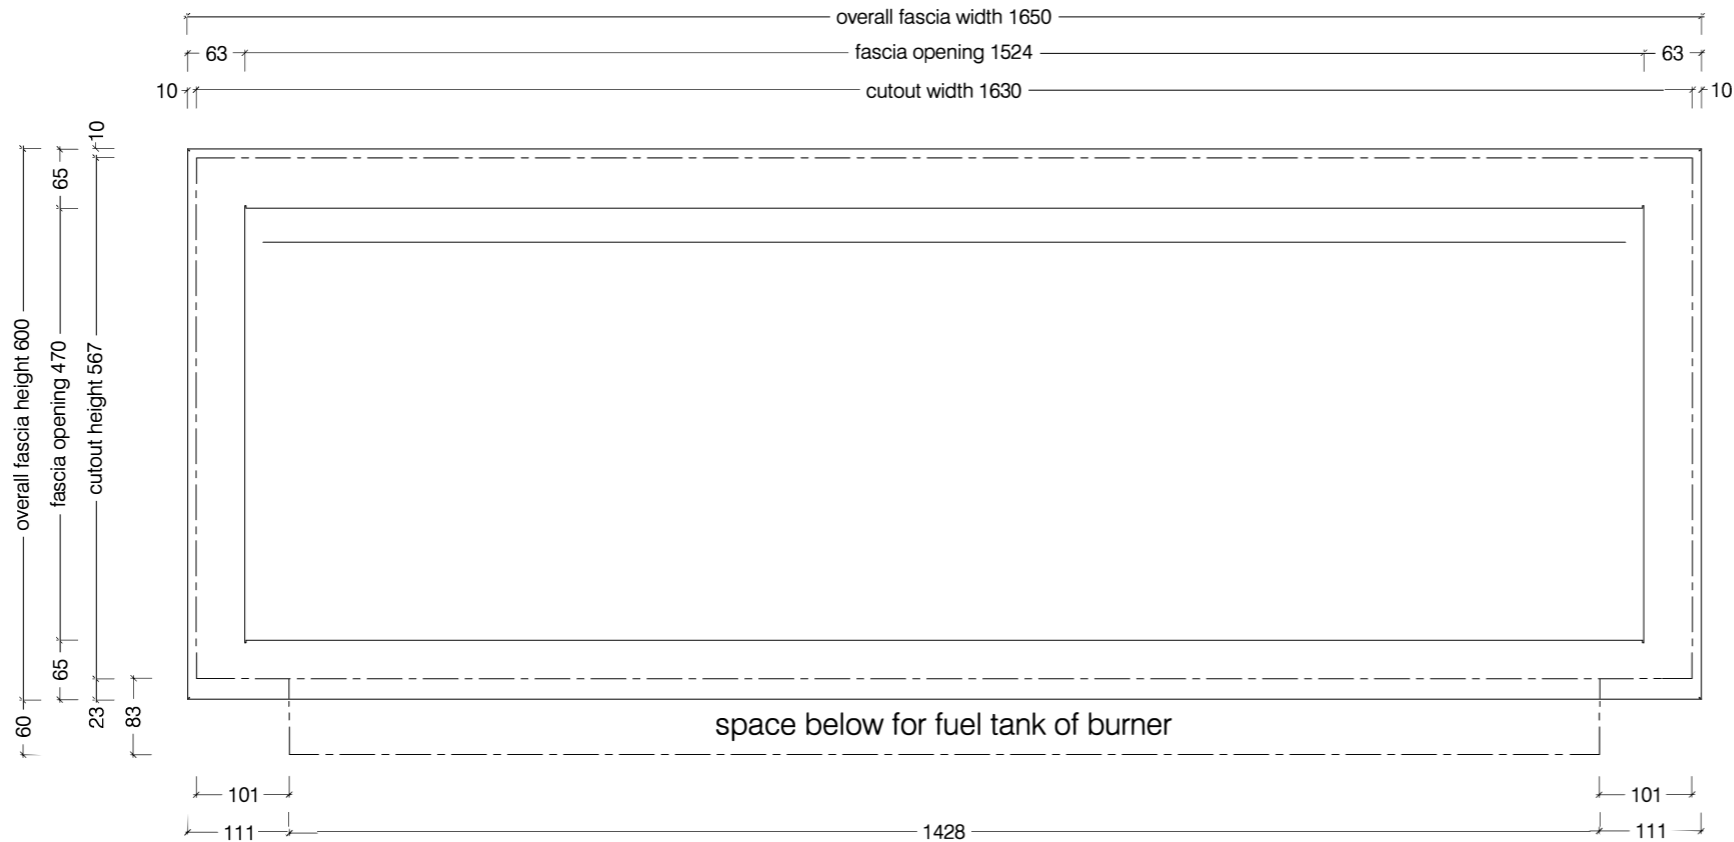

Top View

Front View

Side View

1650 Double Sided Firebox for 1400 Slimline Burner