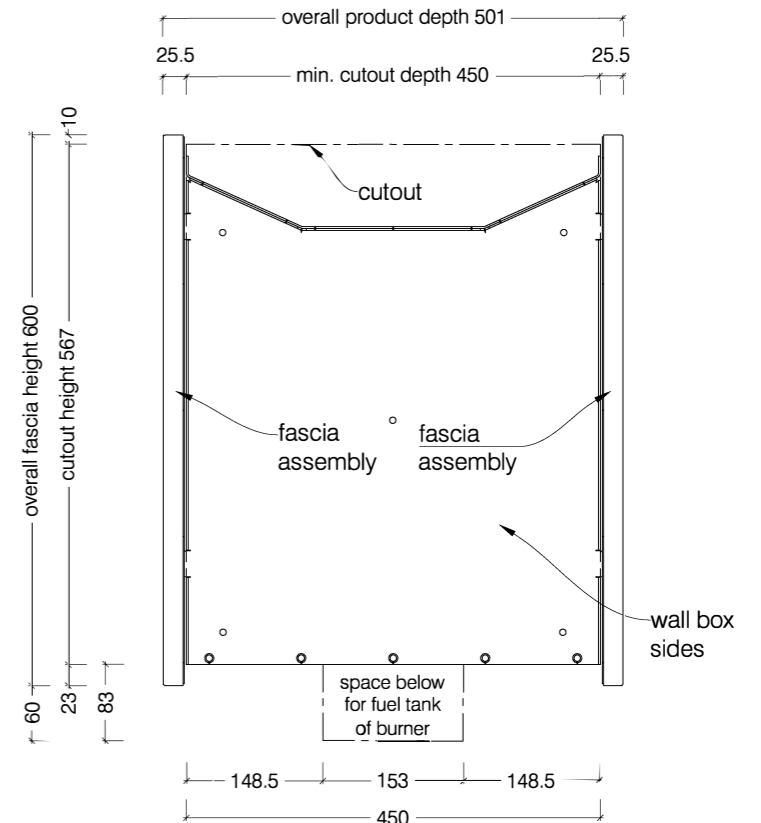

Top View

Front View

Side View

1650 Double Sided Firebox for 1400 Slimline Burner