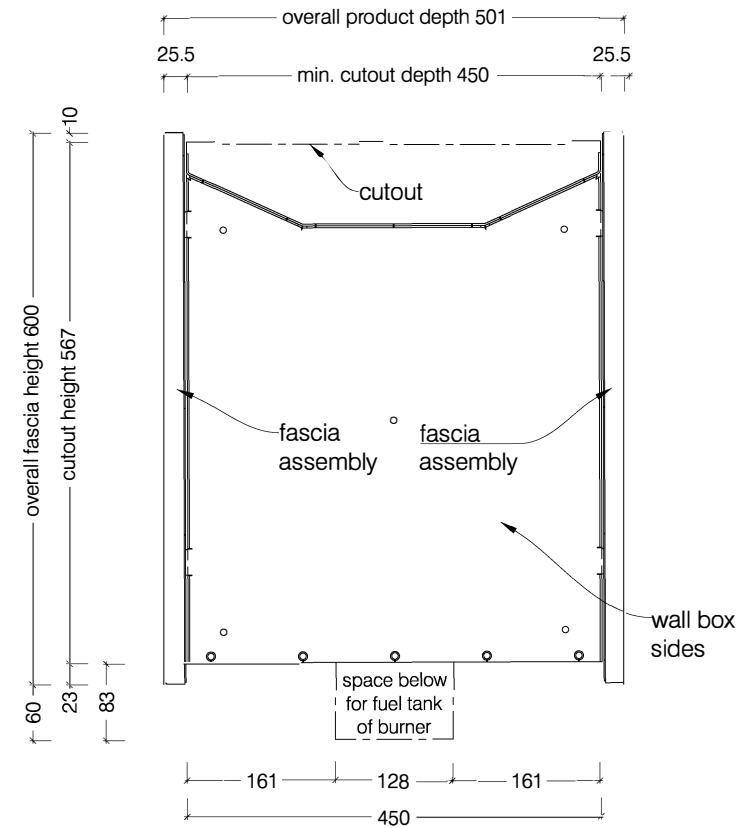

Top View

Front View

Side View

## 1100 Double Sided Firebox for 800 Slimline Burner