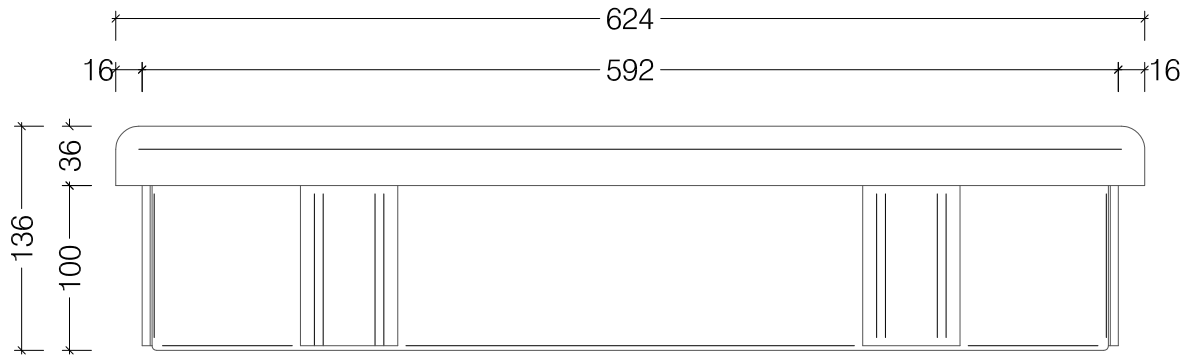

ICON FIRES

Cutout Size:
595 x 230 x 105 mm
L x W x H

Top View

Front View

Side View

Classic Biofuel Burner