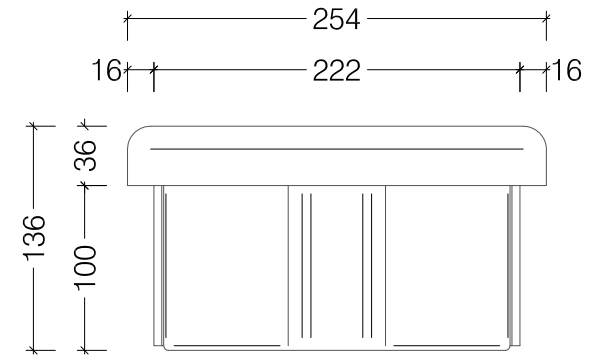

ICON FIRES

Cutout Size:
595 x 230 x 105 mm
L x W x H

Top View

Front View

Side View

Classic Biofuel Burner