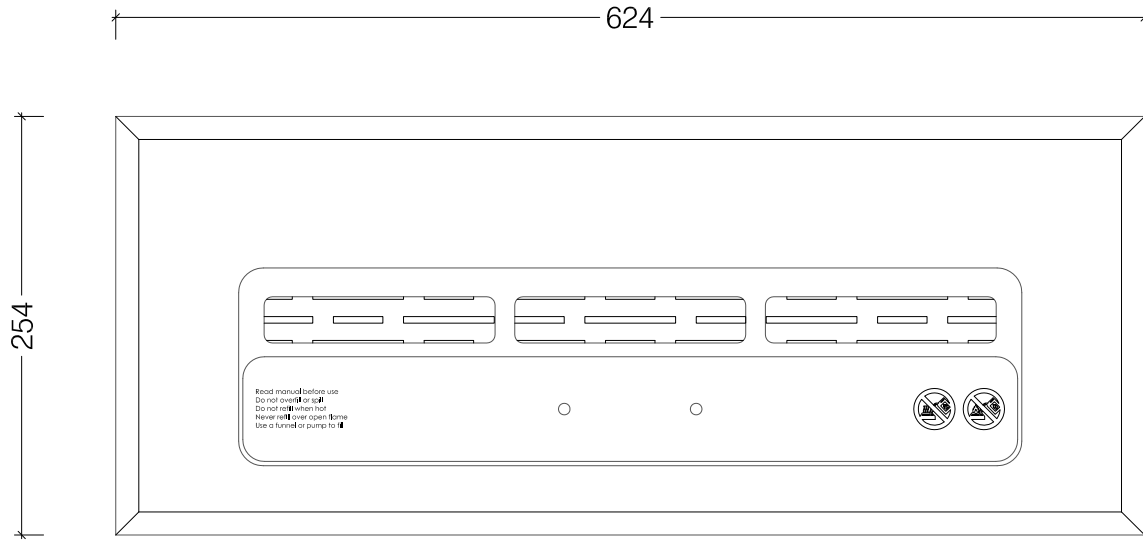

ICON FIRES

Cutout Size:
595 x 230 x 105 mm
L x W x H

Top View

Front View

Side View

Classic Biofuel Burner