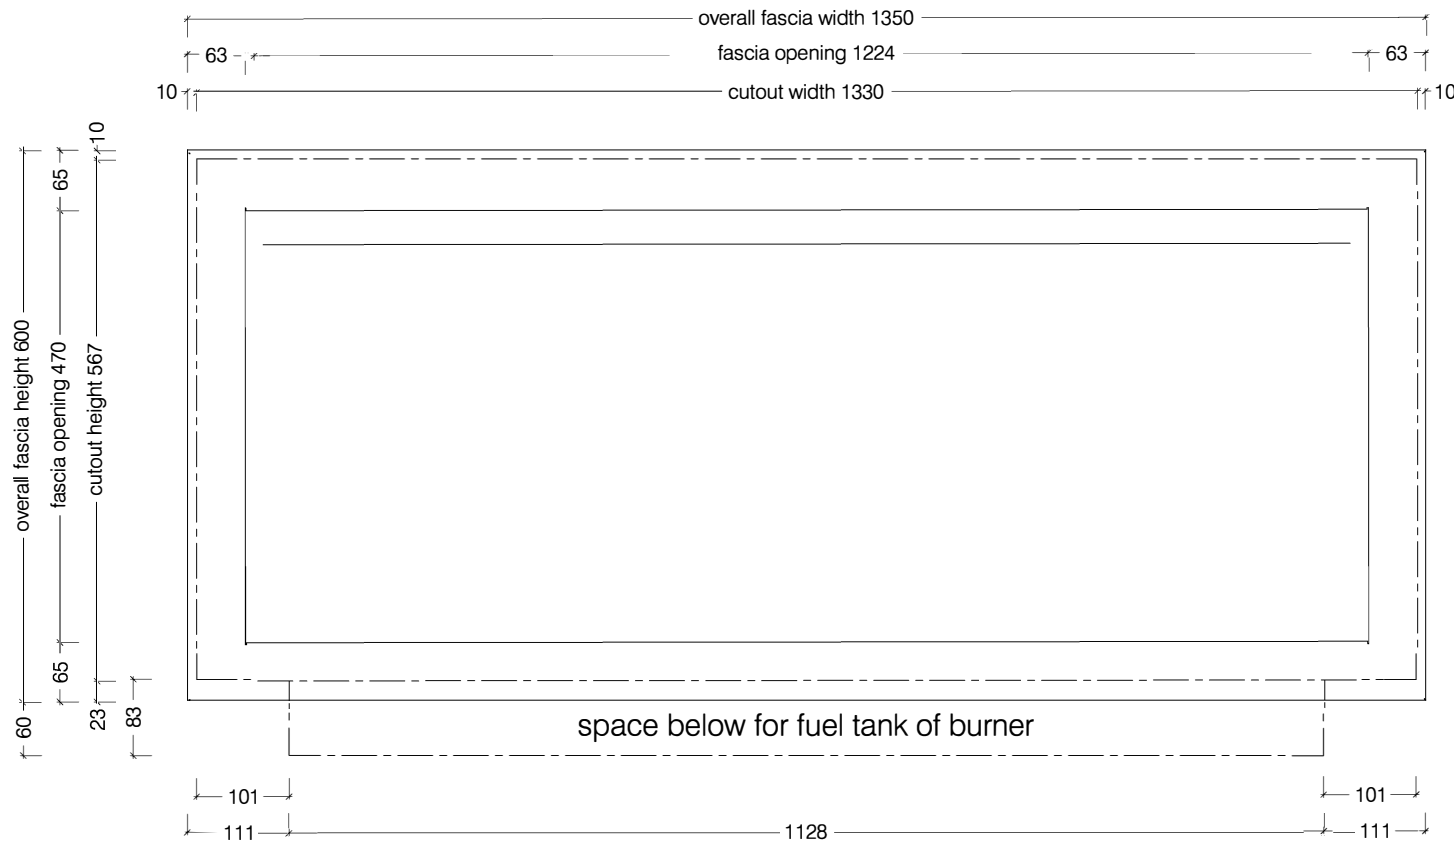

Top View

Front View

Side View

1350 Double Sided Firebox for 1100 Slimline Burner