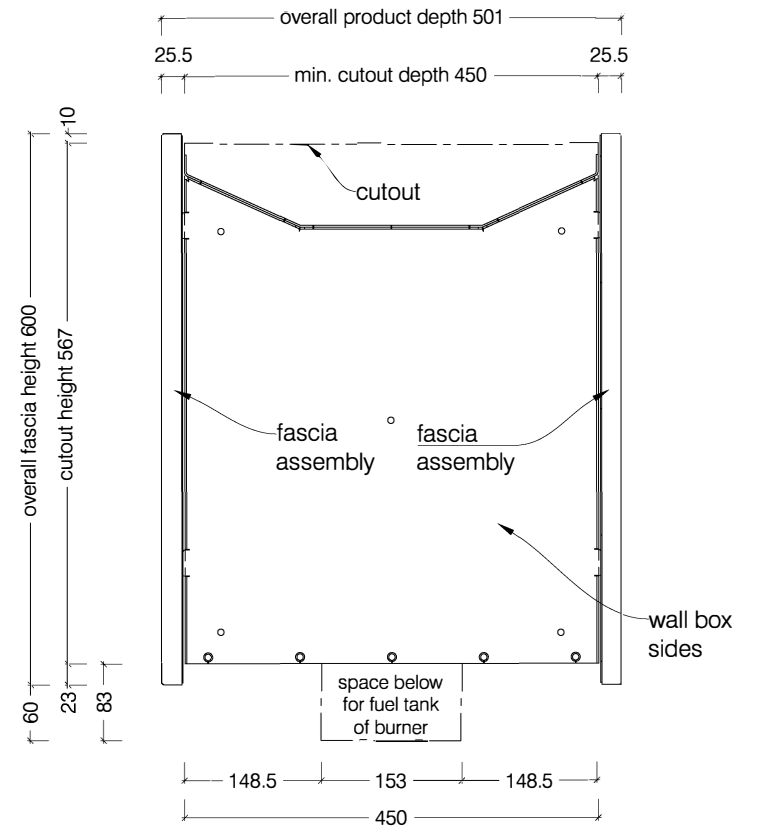

Top View

Front View

Side View

1350 Double Sided Firebox for 1100 Slimline Burner