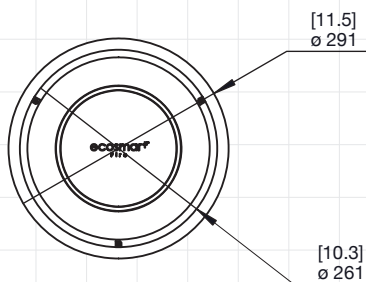

# AB SERIES TOP TRAYS

AB8

AB3

Not available in USA & Canada

<b>Application</b>	Indoor & Outdoor		
<b>Materials</b>	Grade 304 Stainless Steel		
<b>SKU's &amp; Weight</b>	<b>AB8</b>	ESF.2.A.AB8TT	8.2kg [18lbs]
	<b>AB3</b>	ESF.2.A.AB3TT	3.7kg [8.1lbs]

The incorporation of a Top Tray into your setting protects against heat transference and aids in the collection of accidental spillage.