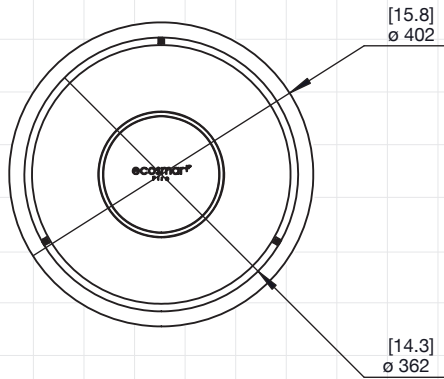

# AB SERIES TOP TRAYS

AB8

AB3

Not available in USA & Canada

<b>Application</b>	Indoor & Outdoor		
<b>Materials</b>	Grade 304 Stainless Steel		
<b>SKU's &amp; Weight</b>	<b>AB8</b>	ESF.2.A.AB8TT	8.2kg [18lbs]
	<b>AB3</b>	ESF.2.A.AB3TT	3.7kg [8.1lbs]

The incorporation of a Top Tray into your setting protects against heat transference and aids in the collection of accidental spillage.