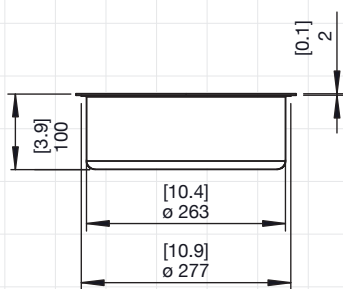

# AB SERIES TOP TRAYS

AB8

AB3

Not available in USA & Canada

<b>Application</b>	Indoor & Outdoor		
<b>Materials</b>	Grade 304 Stainless Steel		
<b>SKU's &amp; Weight</b>	<b>AB8</b>	ESF.2.A.AB8TT	8.2kg [18lbs]
	<b>AB3</b>	ESF.2.A.AB3TT	3.7kg [8.1lbs]

The incorporation of a Top Tray into your setting protects against heat transference and aids in the collection of accidental spillage.