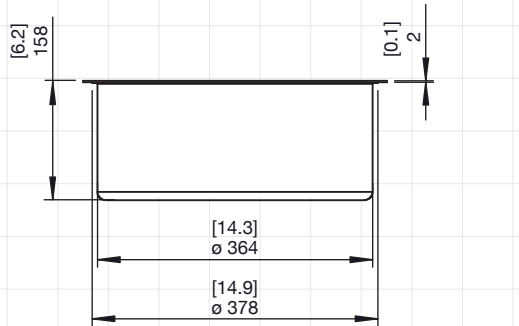

# AB SERIES TOP TRAYS

AB8

AB3

Not available in USA & Canada

<b>Application</b>	Indoor & Outdoor		
<b>Materials</b>	Grade 304 Stainless Steel		
<b>SKU's &amp; Weight</b>	<b>AB8</b>	ESF.2.A.AB8TT	8.2kg [18lbs]
	<b>AB3</b>	ESF.2.A.AB3TT	3.7kg [8.1lbs]

The incorporation of a Top Tray into your setting protects against heat transference and aids in the collection of accidental spillage.