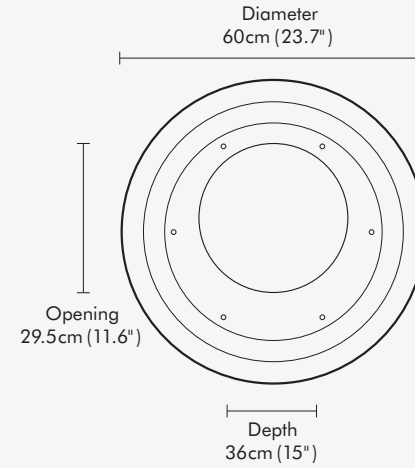

Mounting Bracket

- 316 Marine Grade
Stainless Steel Mirror Finish

FUEL CAPACITY
1.5 LT BIO-ETHANOL

BURNING TIME
UP TO 5 HOURS

AVG. CONSUMPTION
 ± 0.30 LT/HR

3.0 kW
OUTPUT