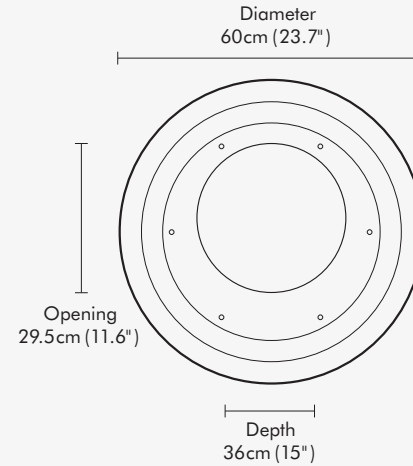

Mounting Bracket

- 316 Marine Grade
  Stainless Steel Mirror Finish

FUEL CAPACITY
1.5 LT BIO-ETHANOL

BURNING TIME
UP TO 5 HOURS

AVG. CONSUMPTION
 ± 0.30 LT/HR

3.0 kW
OUTPUT