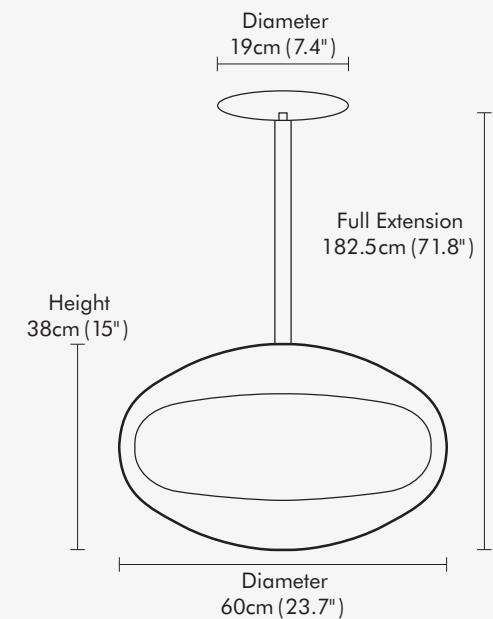

The hanging pole is adjustable to 6 different heights and can be rotated 360°.

It can also convert into the Pedestal Cocoon.

Available in Matte Black and Marine Grade Stainless Steel.

CFABBLK
with Black
Hanging System

CONVERTS
TO PEDESTAL

COCOON AERIS

TECHNICAL SPECIFICATIONS

ADJUSTABLE HANGING POLE

- 6 height positions
- Full extension 142cm (56" in)

HEIGHT POSITIONS

- 98.5cm (38.8" in)
- minimum extension
- 134.5cm (53" in)
- 125.5cm (49.4" in)
- 116.5cm (45.8" in)
- 107.5cm (42.3" in)
- 182.5cm (72" in)
- full extension