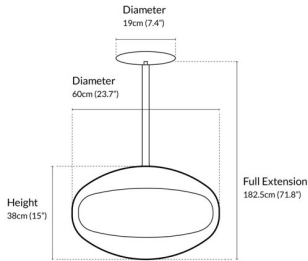

Cocoon Fires AERIS
Burning Time: Up to 5hrs
kW Output: 3.0 kW
Features: • 360° Rotation
• Converts to Pedestal