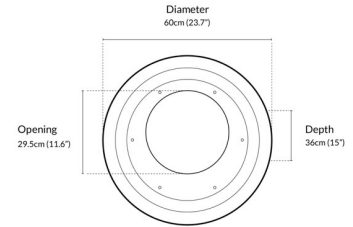

Contemporary Luxury Fireplaces

cocoonfires.com

AERIS

PEDESTAL

VELLUM

Cocoon Fires AERIS
 Burning Time: Up to 5hrs
 kW Output: 3.0 kW
 Features: • 360° Rotation
 • Converts to Pedestal

Cocoon Fires Pedestal
 Burning Time: Up to 5hrs
 kW Output: 3.0 kW
 Features: • Converts to AERIS