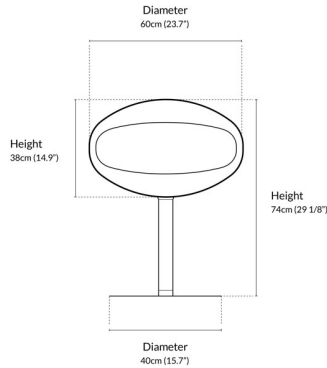

Cocoon Fires Pedestal
Burning Time: Up to 5hrs
kW Output: 3.0 kW
Features: • Converts to AERIS