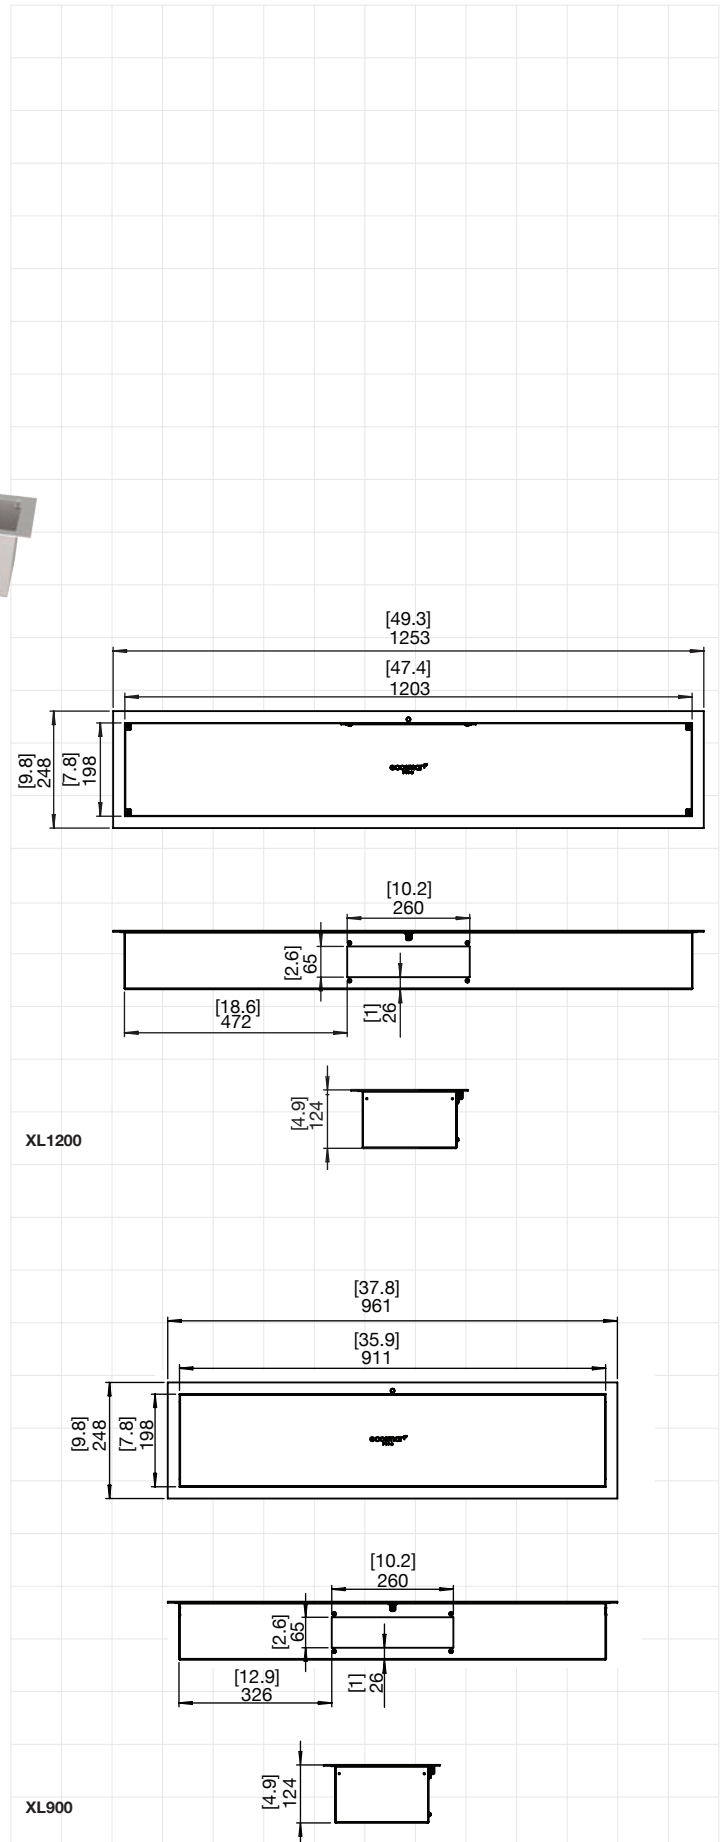

Not available in USA & Canada

Application	Indoor & Outdoor		
Materials	Grade 304 Stainless Steel		
SKU's & Weight	XL1200	ESF.1.A.XL12TT	20.8kg [45.8lbs]
	XL900	ESF.2.A.XL9TT	16.2kg [35.6lbs]

The incorporation of a Top Tray into your setting protects against heat transference and aids in the collection of accidental spillage.