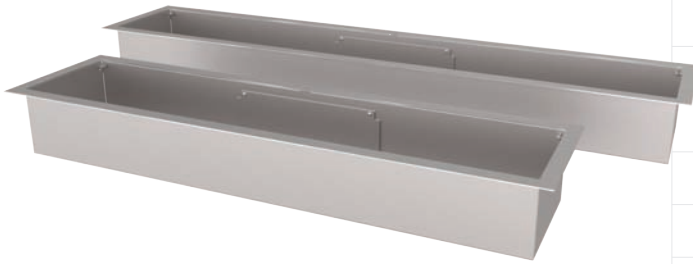

XL SERIES TOP TRAYS