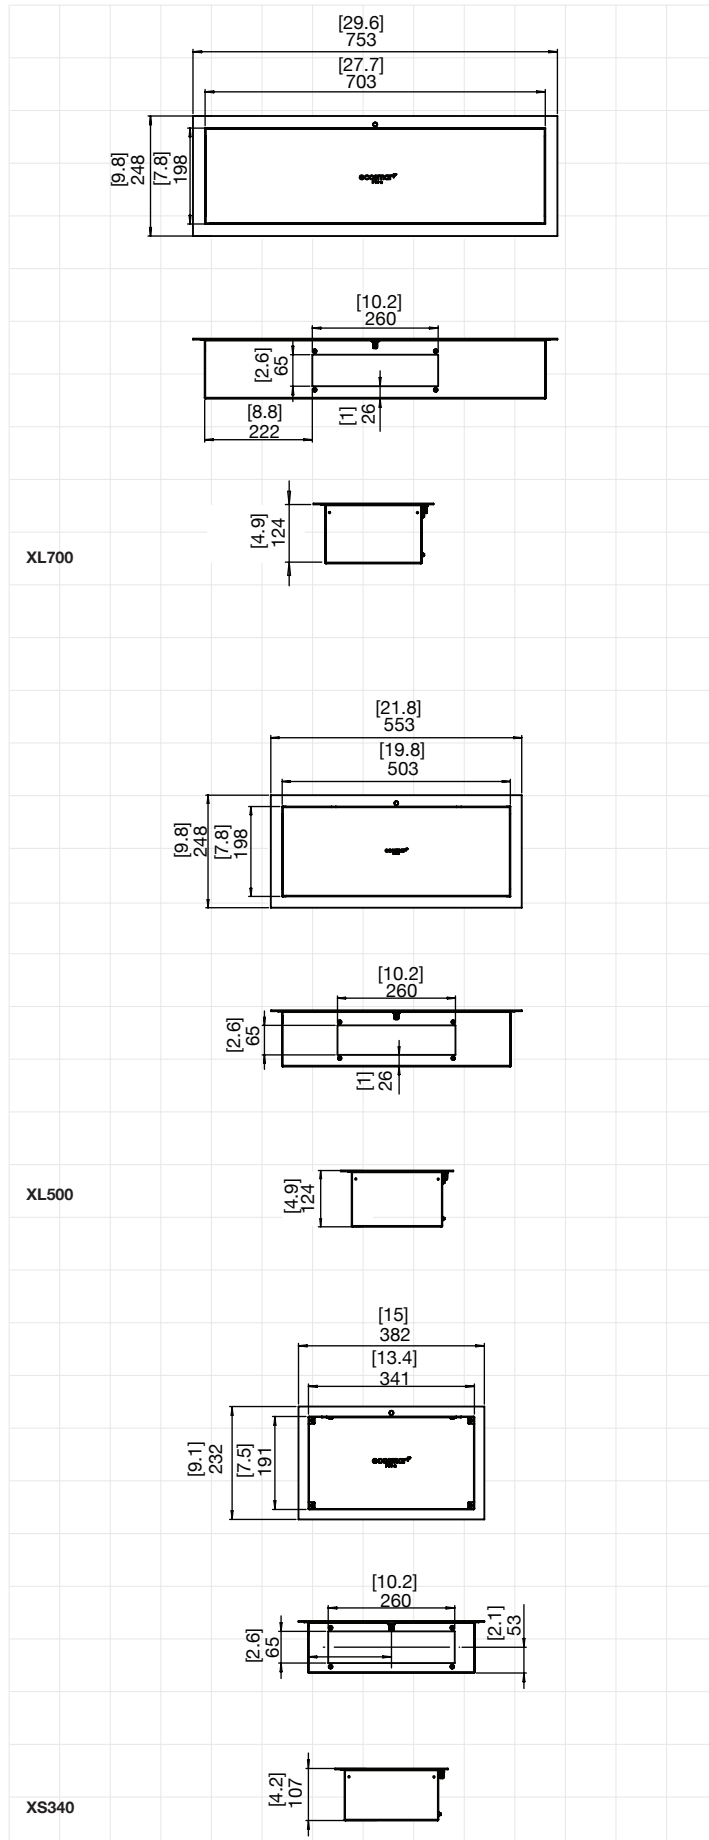

Not available in USA & Canada

Application	Indoor & Outdoor		
Materials	Grade 304 Stainless Steel		
SKU's & Weight	XL700	ESF.2.A.XL7TT	12.5kg [27.6lbs]
	XL500	ESF.2.A.XL5TT	9.1k [20lbs]
	XS340	ESF.2.A.XS3TT	5.4kg [11.9lbs]

The incorporation of a Top Tray into your setting protects against heat transference and aids in the collection of accidental spillage.