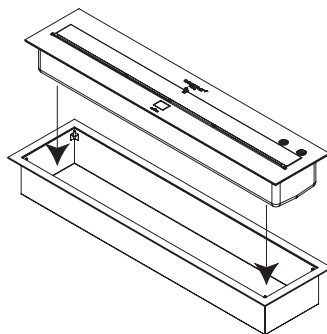

Not available in USA & Canada

Application	Indoor & Outdoor		
Materials	Grade 304 Stainless Steel		
SKU's & Weight	XL1200	ESF.1.A.XL12TT	20.8kg [45.8lbs]
	XL900	ESF.2.A.XL9TT	16.2kg [35.6lbs]

The incorporation of a Top Tray into your setting protects against heat transference and aids in the collection of accidental spillage.